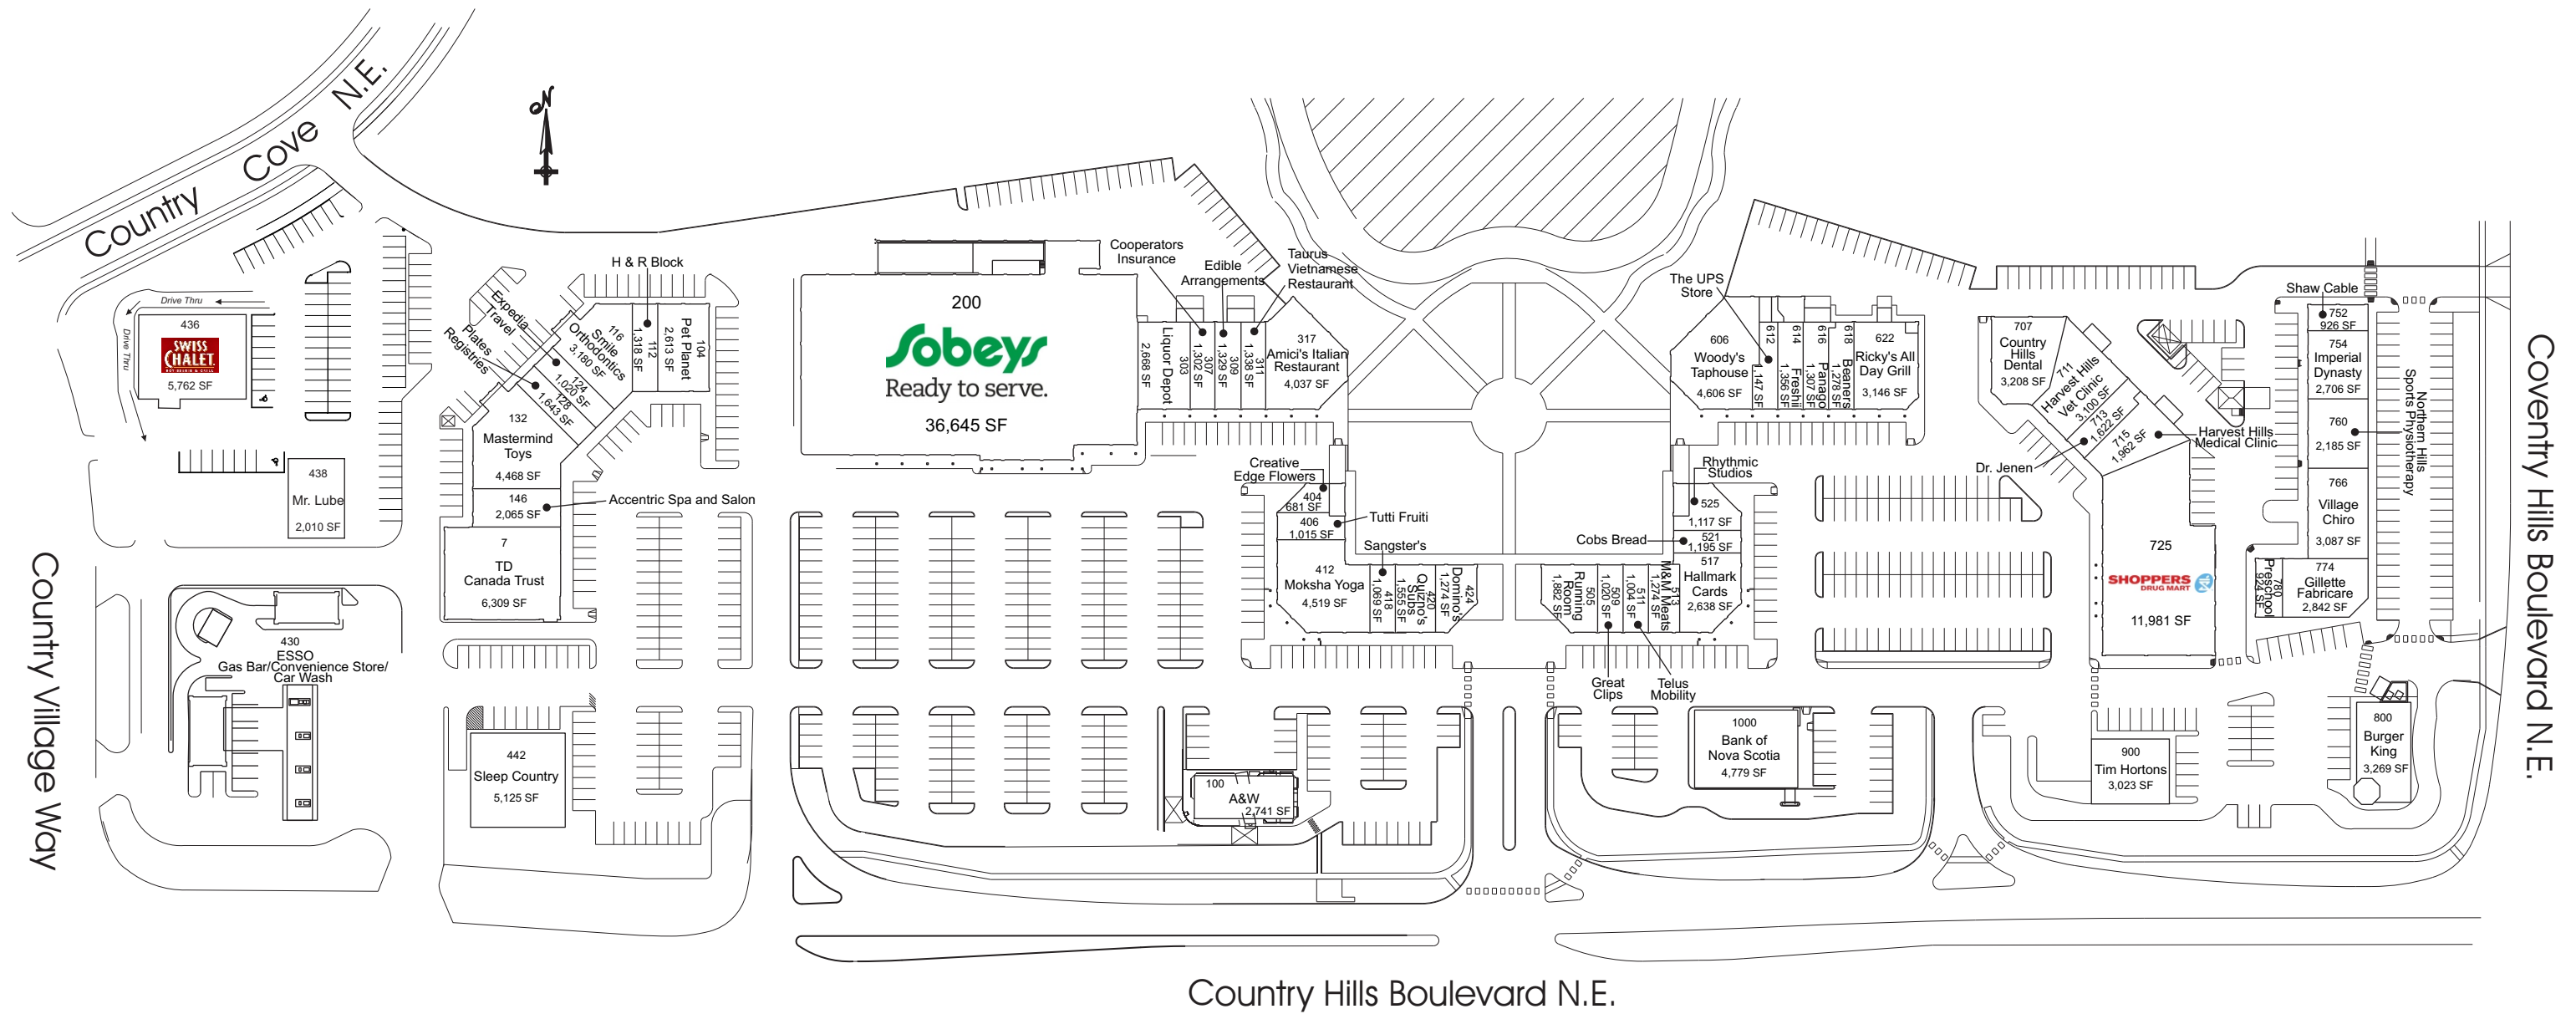

Country Hills Town Centre

Calgary, Alberta

This site plan is presented solely for the purpose of identifying the approximate location of the buildings as presently contemplated by the owner/landlord. Building dimensions, access and parking areas, existing tenant locations and identities are approximate and subject to change at the owner's discretion from time to time without notice. The information provided herein should be otherwise verified and is not intended to be relied upon in the form presented.